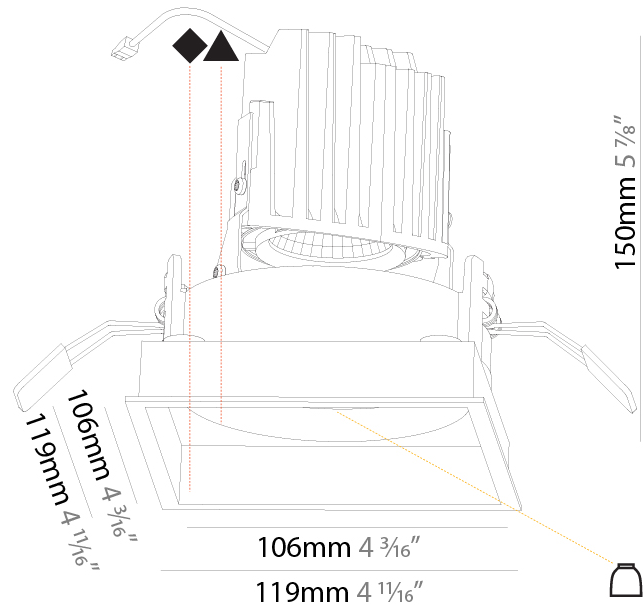

GENERAL

Series: Bioniq
Subseries: Bioniq Square Deep
Brand: Prolicht
Division: Architectural
Mounting Type: Recessed
Mounting Location: Ceiling
Subcategory: Downlight

PHYSICAL

Shape: Square
Length (mm): 119
Length (in): 4 11/16
Width (mm): 119
Width (in): 4 11/16
Depth (mm): 150
Depth (in): 5 7/8
Ceiling Thickness (mm): 10 / 12.5 / 15
Ceiling Thickness (in): 3/8 or 1/2 or 9/16
Min. Recessing Depth (mm): 170
Min. Recessing Depth (in): 6 11/16
Light Distribution: Downlight
Weight (kg): 0.592
Weight (lbs): 1.31

Fixture Finish: SSR / BKV / CWI / CRY / HAB / UFT / ITA / RUA / FTG / MYG / LOD / PUS / FRO / FUP / KIA / POP / BLS / SPG / MEY / GOH / GUM / CHC / COM / ABZ / JAG / OBR / MOS / ROR

Fixture Material: Aluminum Die Cast

Cut-out Measurements: 114mm / 4 1/2" x 114mm / 4 1/2"

ELECTRICAL

Lamp Type: LED (Zhaga Standard)
Total Output Wattage (W): 15
Dimming: Dali Dimming
Driver Included: No
Driver Location: Recessed Housing
Driver Type: Constant Current 120Vac
Housing: See components
Input Voltage (V): 120
Constant Current (MA): 350

LED

Number of LEDs: 1
Color Temperature (°K): Warm Dim
Max. Delivered Lumen (lm): 760
Nominal Lumen (lm): 1140
CRI: >90 CRI
Lamp Life (hrs): 50000

OPTICAL

Reflector°: 20 / 40 / 60
Adjustability: Rotational 355°; Tilt 30°

RATINGS AND CERTIFICATIONS

Certified By: Certified for North American Standards
IP rating: IP20