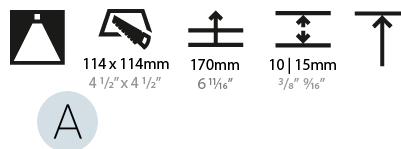

GENERAL

Series: Bioniq
Subseries: Bioniq Square Deep
Brand: Prolicht
Division: Architectural
Mounting Type: Recessed
Mounting Location: Ceiling
Subcategory: Downlight

PHYSICAL

Shape: Square
Length (mm): 119
Length (in): 4 11/16
Width (mm): 119
Width (in): 4 11/16
Depth (mm): 150
Depth (in): 5 7/8
Ceiling Thickness (mm): 10 / 12.5 / 15
Ceiling Thickness (in): 3/8 or 1/2 or 9/16
Min. Recessing Depth (mm): 170
Min. Recessing Depth (in): 6 11/16
Light Distribution: Downlight
Weight (kg): 0.592
Weight (lbs): 1.31

Fixture Finish: SSR / BKV / CWI / CRY / HAB / UFT / ITA / RUA / FTG / MYG / LOD / PUS / FRO / FUP / KIA / POP / BLS / SPG / MEY / GOH / GUM / CHC / COM / ABZ / JAG / OBR / MOS / ROR

Fixture Material: Aluminum Die Cast

Cut-out Measurements: 114mm / 4 1/2" x 114mm / 4 1/2"

ELECTRICAL

Lamp Type: LED (Zhaga Standard)
Total Output Wattage (W): 15
Dimming: Dali Dimming
Driver Included: No
Driver Location: Recessed Housing
Driver Type: Constant Current 120Vac
Housing: See components
Input Voltage (V): 120
Constant Current (MA): 350

LED

Number of LEDs: 1
Color Temperature (°K): Warm Dim
Max. Delivered Lumen (lm): 760
Nominal Lumen (lm): 1140
CRI: >90 CRI
Lamp Life (hrs): 50000

OPTICAL

Reflector°: 20 / 40 / 60
Adjustability: Rotational 355°; Tilt 30°

RATINGS AND CERTIFICATIONS

Certified By: Certified for North American Standards
IP rating: IP20