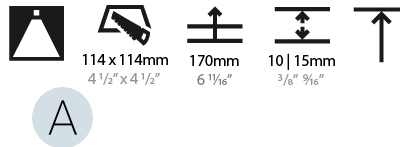

GENERAL

Series: Bioniq
Subseries: Bioniq Square Deep Comfort
Brand: Prolicht
Division: Architectural
Mounting Type: Recessed
Mounting Location: Ceiling
Subcategory: Downlight

PHYSICAL

Shape: Square
Length (mm): 119
Length (in): 4 11/16
Width (mm): 119
Width (in): 4 11/16
Depth (mm): 150
Depth (in): 5 7/8
Ceiling Thickness (mm): 10 / 12.5 / 15
Ceiling Thickness (in): 3/8 or 1/2 or 9/16
Min. Recessing Depth (mm): 170
Min. Recessing Depth (in): 6 11/16
Light Distribution: Downlight
Weight (kg): 0.656
Weight (lbs): 1.45
Fixture Finish: SSR / BKV / CWI / CRY / HAB / UFT / ITA / RUA / FTG / MYG / LOD / PUS / FRO / FUP / KIA / POP / BLS / SPG / MEY / GOH / GUM / CHC / COM / ABZ / JAG / OBR / MOS / ROR
Fixture Material: Aluminum Die Cast
Cut-out Measurements: 114mm / 4 1/2" x 114mm / 4 1/2"

ELECTRICAL

Lamp Type: LED (Zhaga Standard)
Total Output Wattage (W): 15
Dimming: Dali Dimming
Driver Included: No
Driver Location: Recessed Housing
Driver Type: Constant Current - 120Vac
Housing: See components
Input Voltage (V): 120
Constant Current (MA): 350

LED

Number of LEDs: 1
Color Temperature (°K): Warm Dim
Max. Delivered Lumen (lm): 760
Nominal Lumen (lm): 1140
CRI: >90 CRI
Lamp Life (hrs): 50000

OPTICAL

Reflector: 20 / 40 / 60

RATINGS AND CERTIFICATIONS

Certified By: Certified for North American Standards
IP rating: IP20